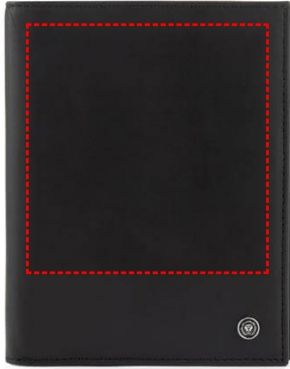

[LACR 2024] CROSS Soft Grain Leather 9CC Passport Travel Wallet - Black

FRONT

- Debossing
- Laser Engraving

Area Width: 80 mm

Area Height: 90 mm

BACK

- Debossing
- Laser Engraving

Area Width: 80 mm

Area Height: 95 mm