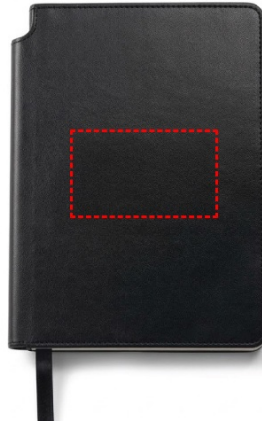

# [GSCR 5001] Cross ATX® Basalt Black Ballpoint Pen with Classic Black Journal Gift Set

---

FRONT

- Debossing [Edge to Edge]
- Digital (UV) Print [Edge to Edge]

**Area Width:** 120 mm  
**Area Height:** 195 mm

FRONT

- Debossing
- Silk Screen Printing
- Digital (UV) Print

**Area Width:** 70 mm  
**Area Height:** 50 mm

LEFT OF CLIP

- Laser engraving
- Digital (UV) Print

**Area Width:** 35 mm  
**Area Height:** 6 mm

BACK

- Debossing [Edge to Edge]
- Digital (UV) Print [Edge to Edge]

**Area Width:** 100 mm  
**Area Height:** 140 mm

BACK

- Debossing
- Silk Screen Printing
- Digital (UV) Print

**Area Width:** 70 mm  
**Area Height:** 50 mm