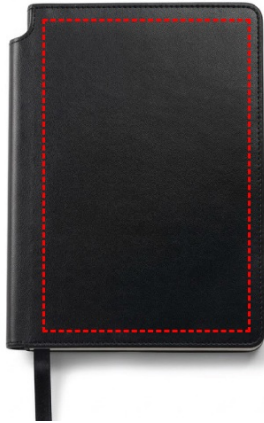

# [GSCR 5001] Cross ATX® Basalt Black Ballpoint Pen with Classic Black Journal Gift Set

---

FRONT

- Debossing [Edge to Edge]
- Digital (UV) Print [Edge to Edge]

**Area Width:** 120 mm  
**Area Height:** 195 mm

FRONT

- Debossing
- Silk Screen Printing
- Digital (UV) Print

**Area Width:** 70 mm  
**Area Height:** 50 mm

LEFT OF CLIP

- Laser engraving
- Digital (UV) Print

**Area Width:** 35 mm  
**Area Height:** 6 mm

BACK

- Debossing [Edge to Edge]
- Digital (UV) Print [Edge to Edge]

**Area Width:** 100 mm  
**Area Height:** 140 mm

BACK

- Debossing
- Silk Screen Printing
- Digital (UV) Print

**Area Width:** 70 mm  
**Area Height:** 50 mm