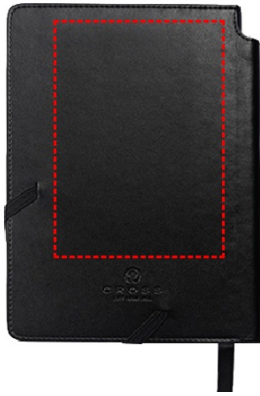

# [GSCR 5001] Cross ATX® Basalt Black Ballpoint Pen with Classic Black Journal Gift Set

---

FRONT

- Debossing [Edge to Edge]
- Digital (UV) Print [Edge to Edge]

**Area Width:** 120 mm  
**Area Height:** 195 mm

FRONT

- Debossing
- Silk Screen Printing
- Digital (UV) Print

**Area Width:** 70 mm  
**Area Height:** 50 mm

LEFT OF CLIP

- Laser engraving
- Digital (UV) Print

**Area Width:** 35 mm  
**Area Height:** 6 mm

BACK

- Debossing [Edge to Edge]
- Digital (UV) Print [Edge to Edge]

**Area Width:** 100 mm  
**Area Height:** 140 mm

BACK

- Debossing
- Silk Screen Printing
- Digital (UV) Print

**Area Width:** 70 mm  
**Area Height:** 50 mm