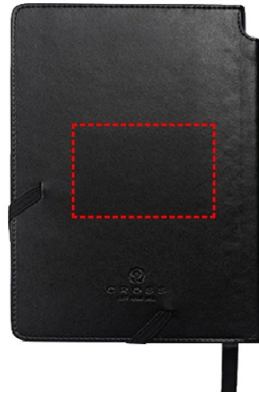

# [GSCR 5001] Cross ATX® Basalt Black Ballpoint Pen with Classic Black Journal Gift Set

---

FRONT

- Debossing [Edge to Edge]
- Digital (UV) Print [Edge to Edge]

**Area Width:** 120 mm  
**Area Height:** 195 mm

FRONT

- Debossing
- Silk Screen Printing
- Digital (UV) Print

**Area Width:** 70 mm  
**Area Height:** 50 mm

LEFT OF CLIP

- Laser engraving
- Digital (UV) Print

**Area Width:** 35 mm  
**Area Height:** 6 mm

BACK

- Debossing [Edge to Edge]
- Digital (UV) Print [Edge to Edge]

**Area Width:** 100 mm  
**Area Height:** 140 mm

BACK

- Debossing
- Silk Screen Printing
- Digital (UV) Print

**Area Width:** 70 mm  
**Area Height:** 50 mm