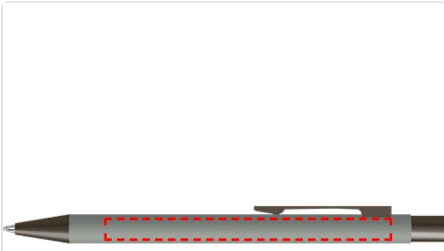

# UMA Straight Metal Pen - Grey

---

- Laser engraving
- Digital (UV) Print

**Area Width:** 90 mm

**Area Height:** 6 mm