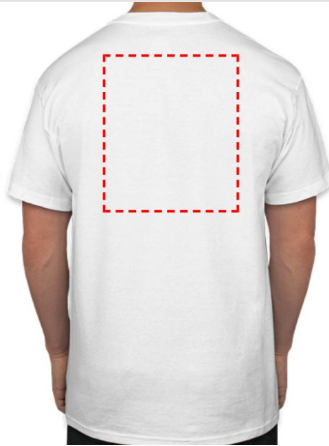

- Digital Transfer
- Silk Screen Printing

Area Width: 250 mm
Area Height: 270 mm