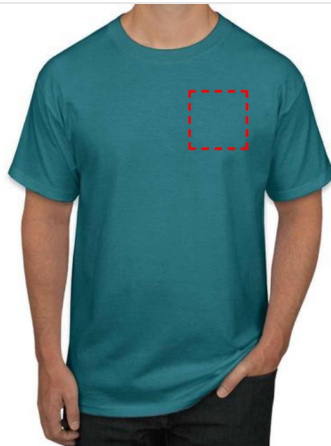

- Digital Transfer

Area Width: 100 mm
Area Height: 100 mm