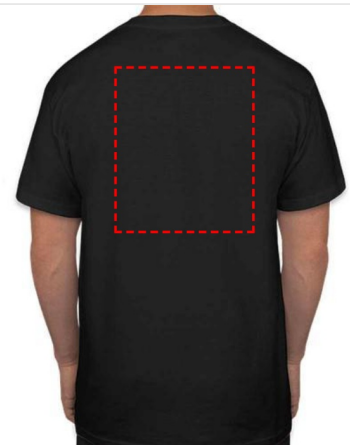

- Digital Transfer
- Silk Screen Printing

Area Width: 240 mm
Area Height: 270 mm