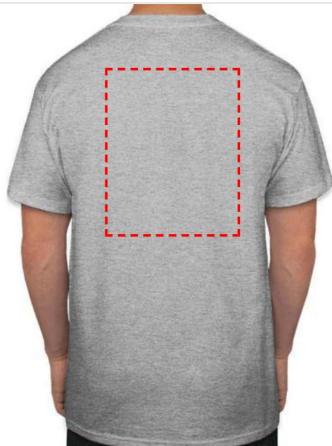

- Digital Transfer
- Silk Screen Printing

Area Width: 250 mm
Area Height: 270 mm