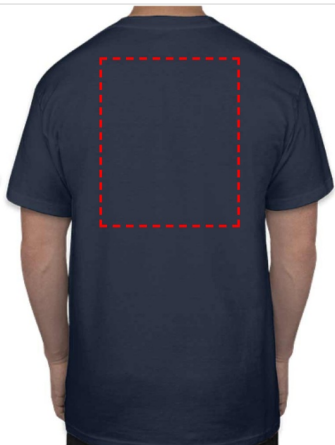

- Digital Transfer
- Silk Screen Printing

Area Width: 250 mm
Area Height: 270 mm